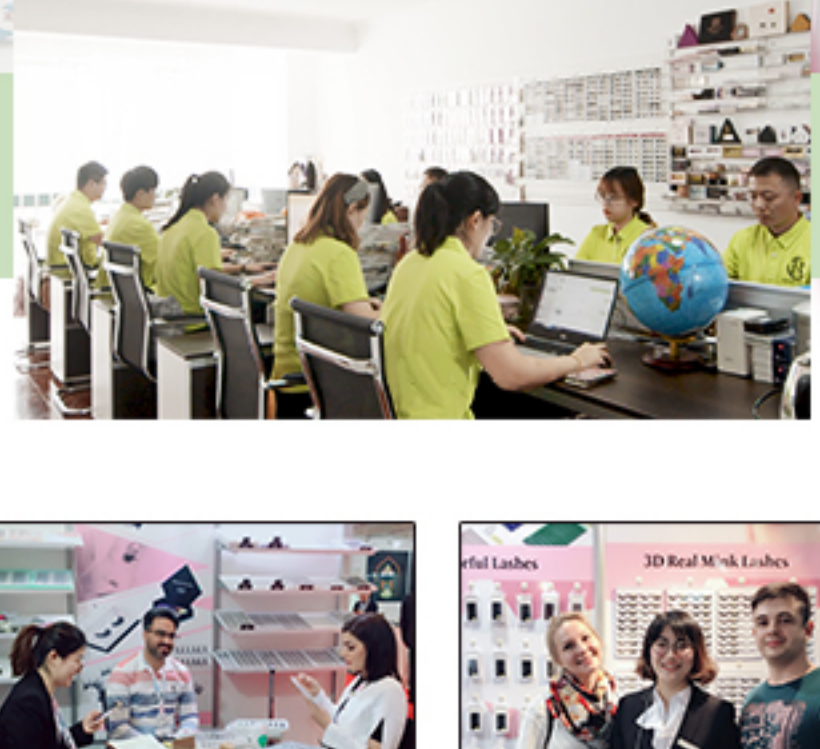

Qingdao Radiance Beauty Products Co., Ltd.
Radiance Beauty treats beauty as our duty. Our products are exported to all over the world, such as USA, Europe, Middle East, Australia, Russia, etc. Qingdao Radiance Beauty, as the trading department of Pingdu Radiance Eyelashes Factory, has been the OEM/ODM eyelashes leader since 2010 in China. In the 1980s, Korean brought the production technology of false eyelashes to Qingdao, China. Pingdu city of Qingdao became the birthplace of eyelash industry. As time goes by, the third generation manufacturers lead the industry of false eyelashes in China. Pingdu Radiance Eyelash Factory is wholly owned by Qingdao Radiance Beauty Products Co., Ltd. R&D Team has consisted of the first to third generation technician of false eyelashes. It is specialized in research and development, producing the variety of eyelashes. The production team has more than 15 years' experience in producing eyelashes.

COMPANY PROFILE

FACTORY

Competitive price high quality.
Clean and neat production environment.
10+ years experience, focus on eyelashes.

OUR TEAM

R&D team and Skillful workers.
Cater to fashion trends.
Professional sales and service team.